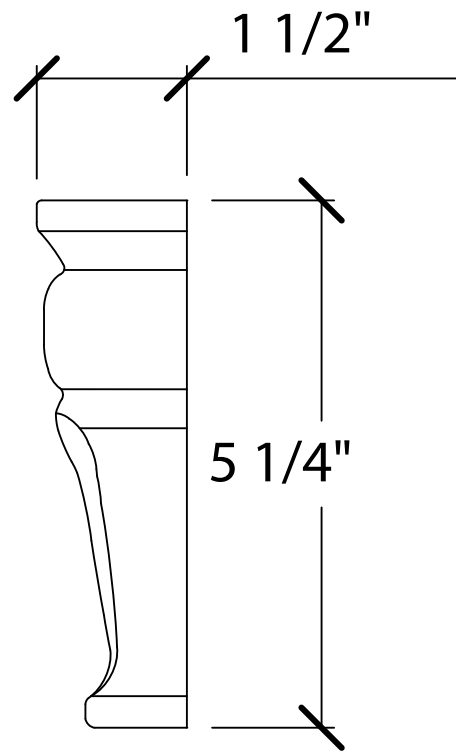

© Art For Everyday Inc.

PRODUCT CODE:

CPL-A1