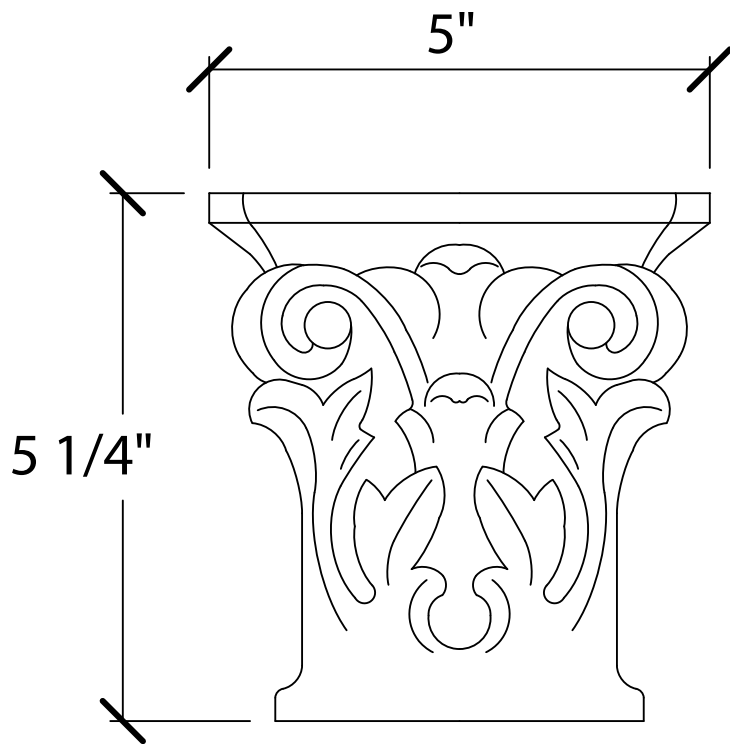

© Art For Everyday Inc.

PRODUCT CODE:

CPL-A1