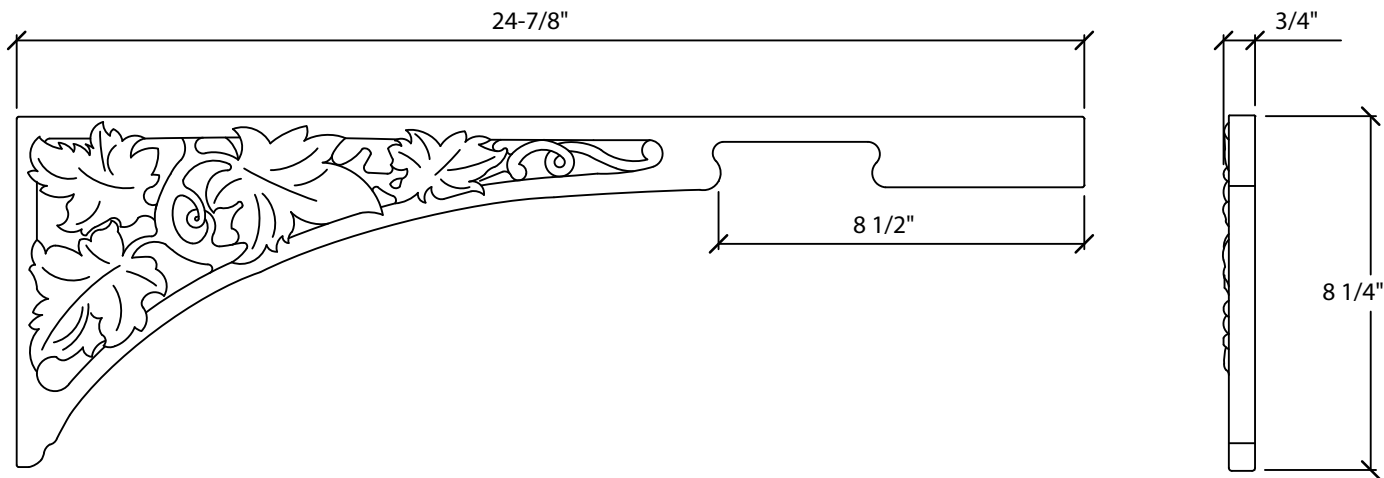

© Art For Everyday Inc.

PRODUCT CODE:

COR-GP2L