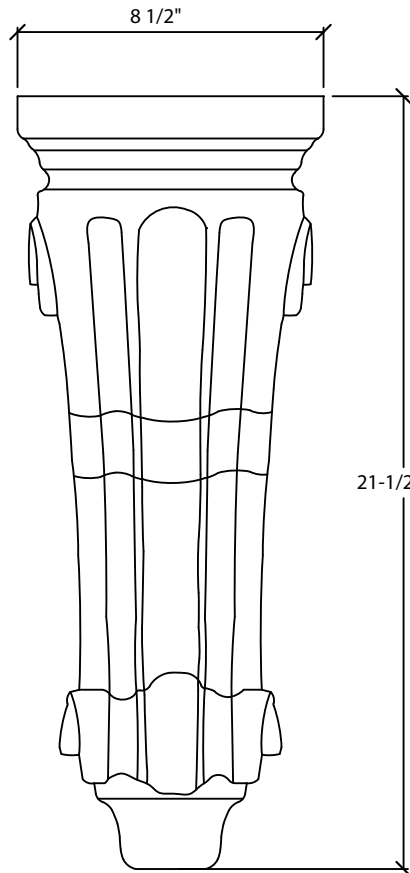

© Art For Everyday Inc.

PRODUCT CODE:

CBL-TR6