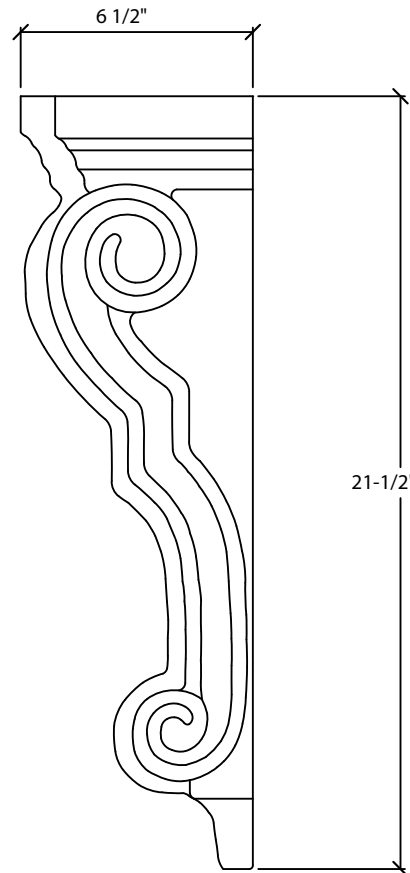

© Art For Everyday Inc.

PRODUCT CODE:

CBL-TR6