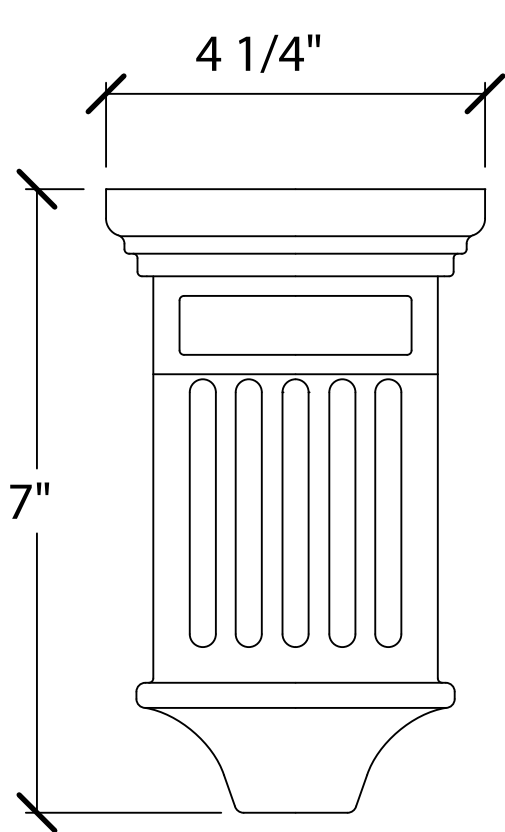

© Art For Everyday Inc.

PRODUCT CODE:

CBL-SH1