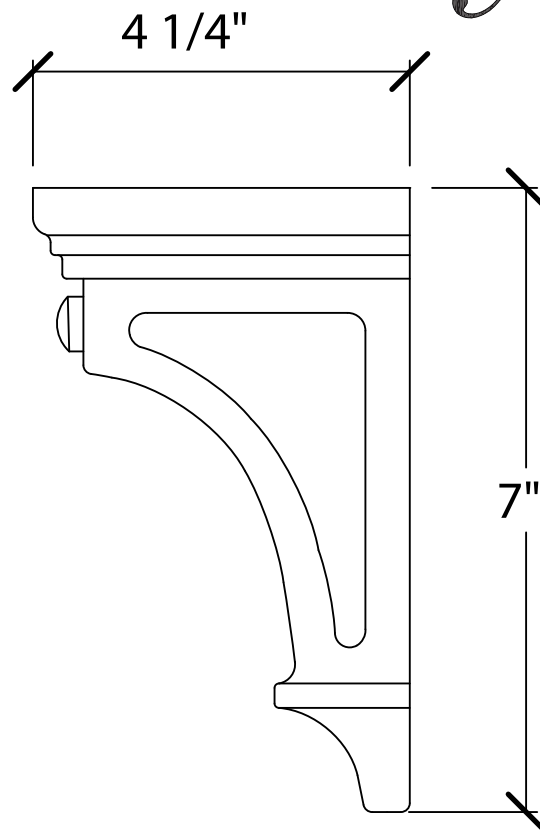

© Art For Everyday Inc.

PRODUCT CODE:

CBL-SH1