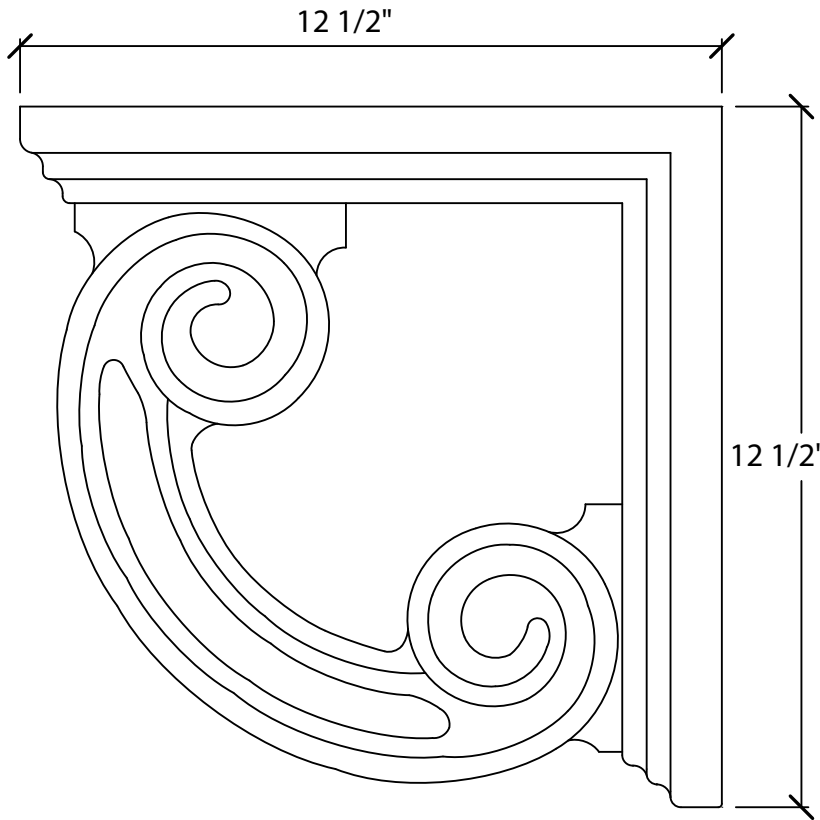

© Art For Everyday Inc.

PRODUCT CODE:

CBL-RS4