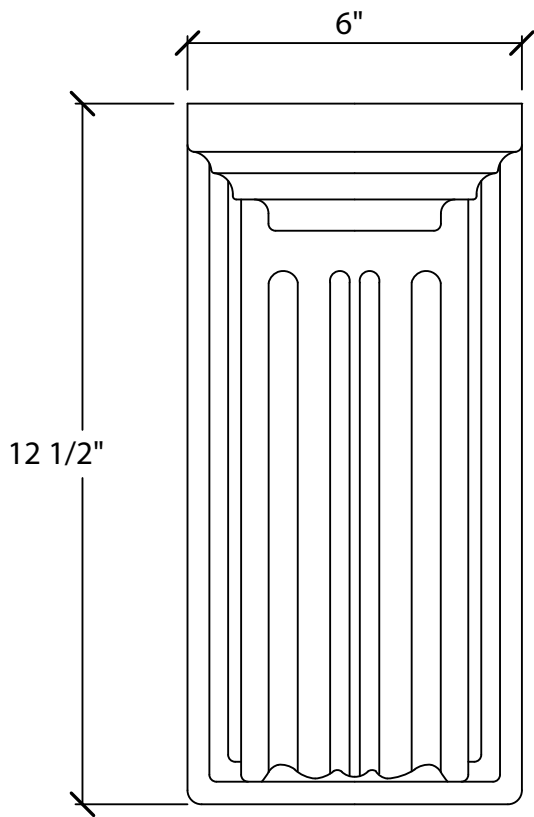

© Art For Everyday Inc.

PRODUCT CODE:

CBL-RS4