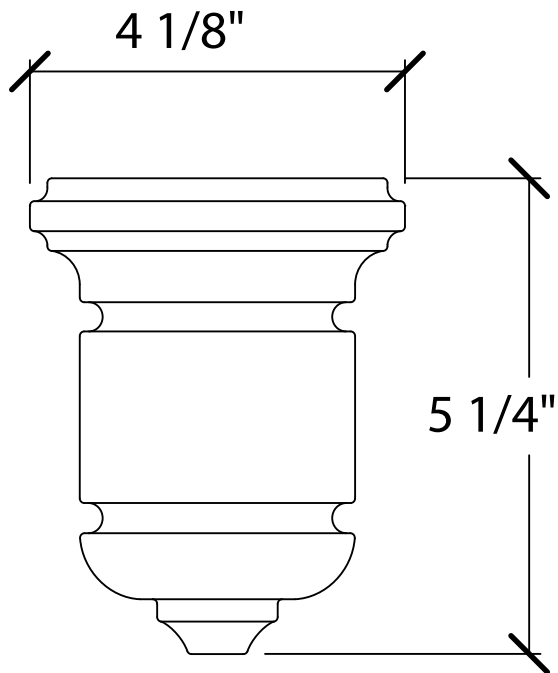

© Art For Everyday Inc.

PRODUCT CODE:

CBL-EP1