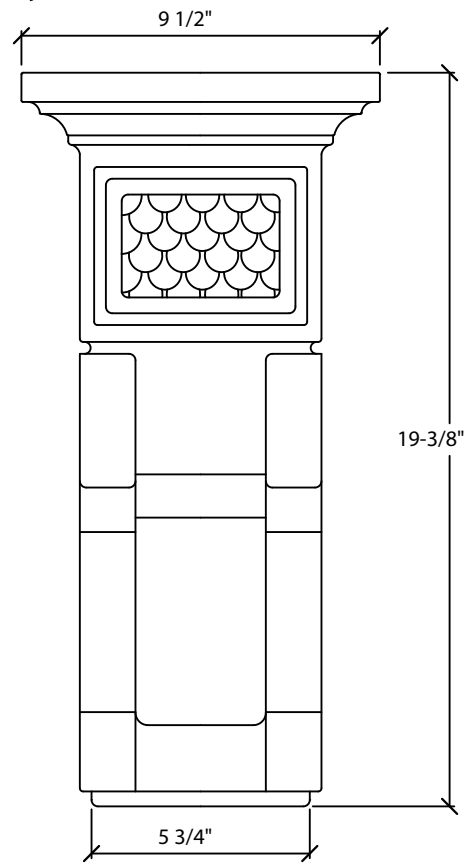

© Art For Everyday Inc.

PRODUCT CODE:

CBL-EGF2