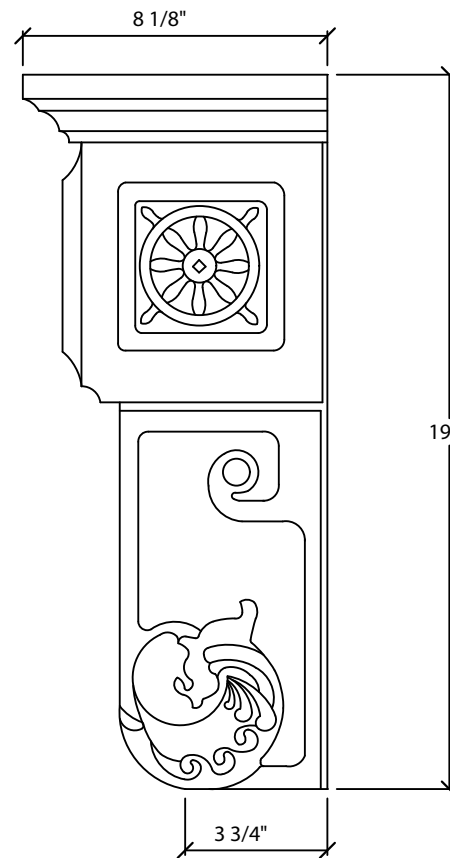

© Art For Everyday Inc.

PRODUCT CODE:

CBL-DLP