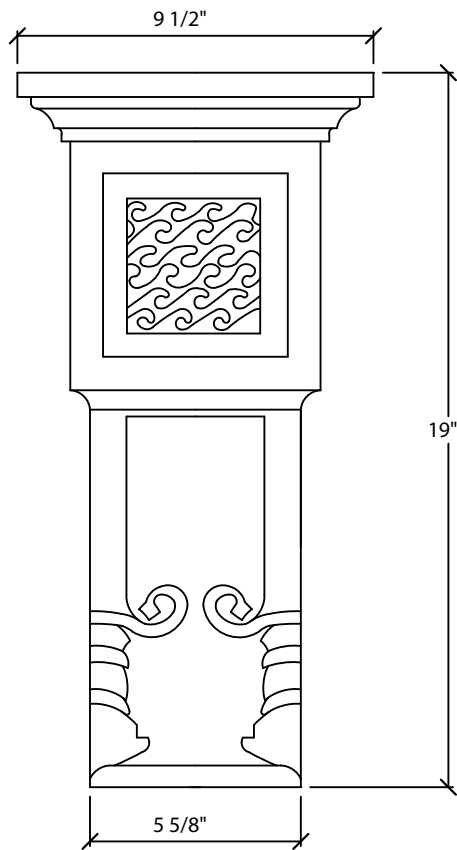

© Art For Everyday Inc.

PRODUCT CODE:

CBL-DLP