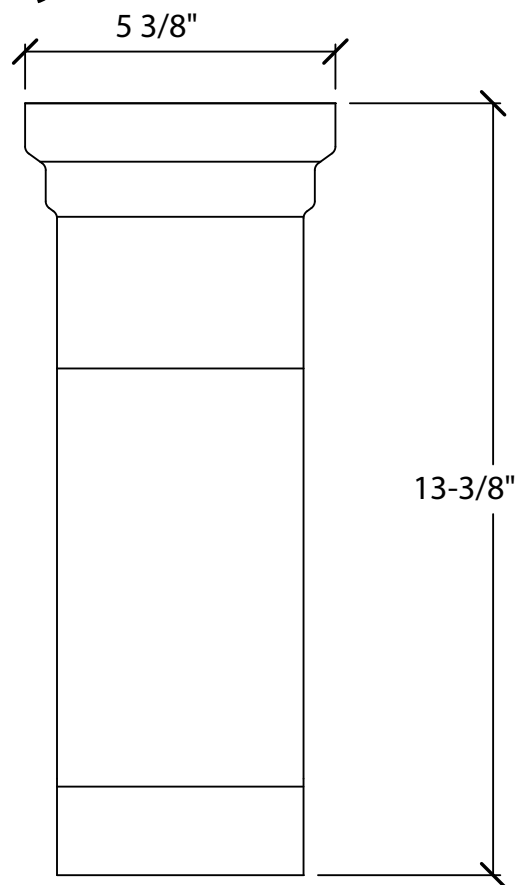

© Art For Everyday Inc.

PRODUCT CODE:

CBL-BR2