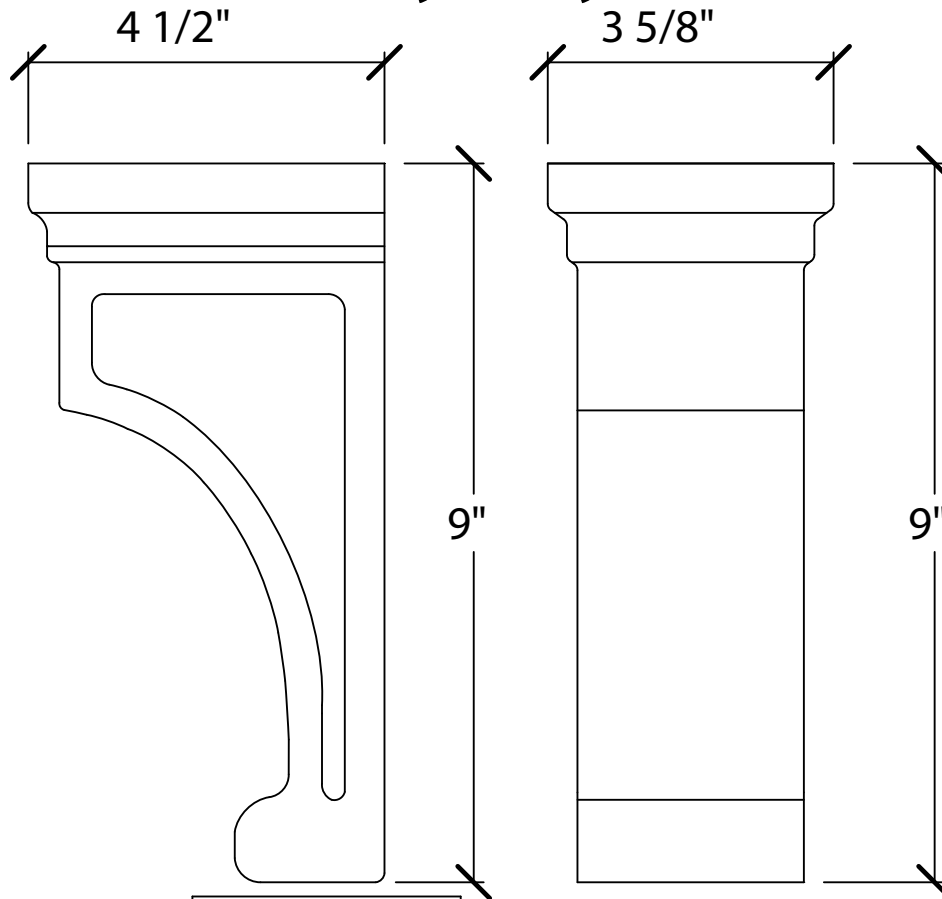

© Art For Everyday Inc.

PRODUCT CODE:

CBL-BR1