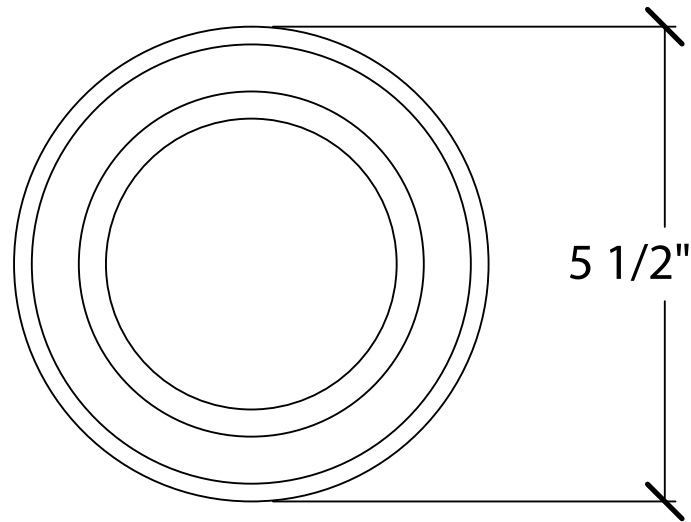

© Art For Everyday Inc.

PRODUCT CODE:

BUN-F2