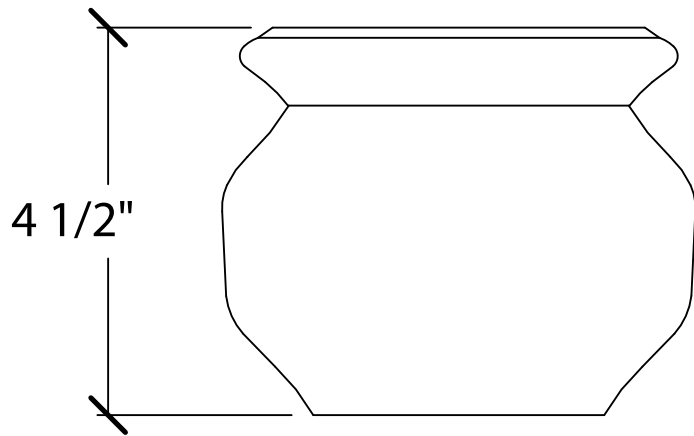

© Art For Everyday Inc.

PRODUCT CODE:

BUN-F2