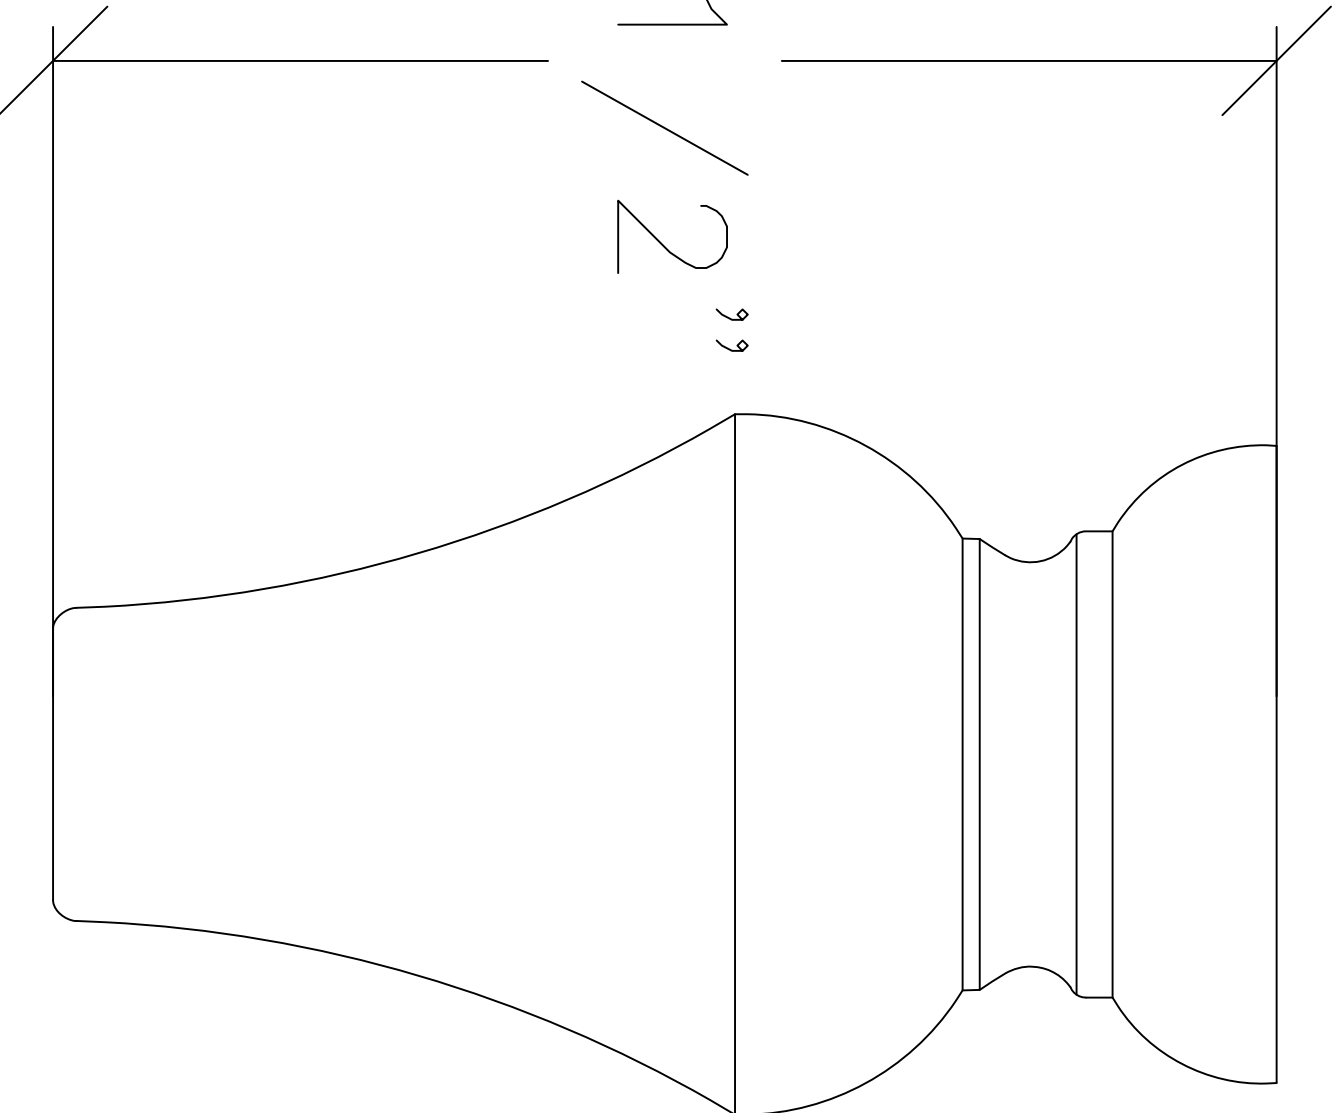

2 3/8"

4 1/2"

2 5/8"

ART FOR EVERYDAY™

PRODUCT CODE: BUN-A4.5