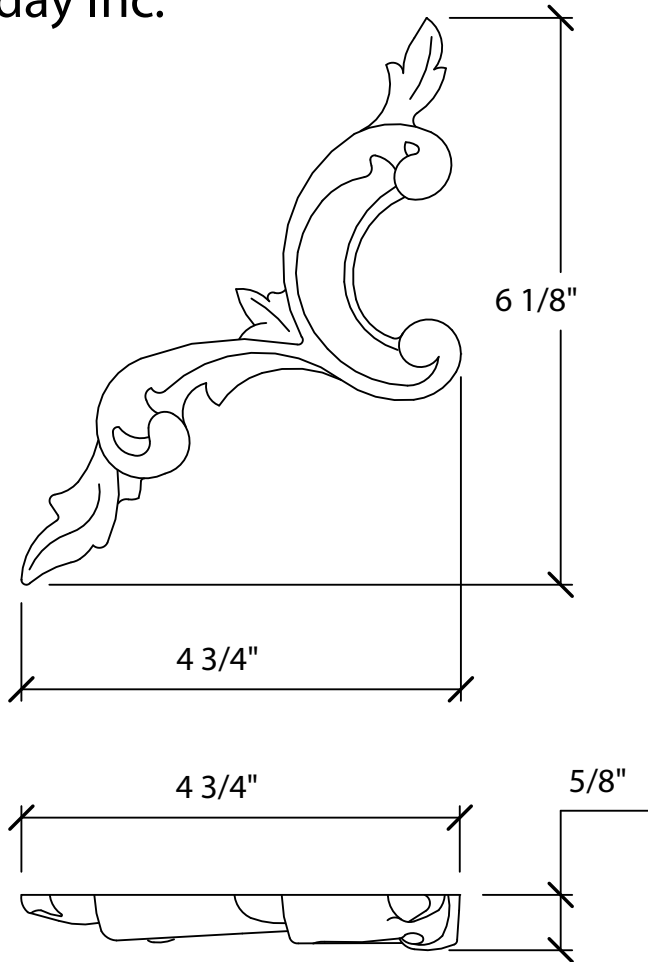

Art For Everyday Inc.

PRODUCT CODE:

APL-DS3L