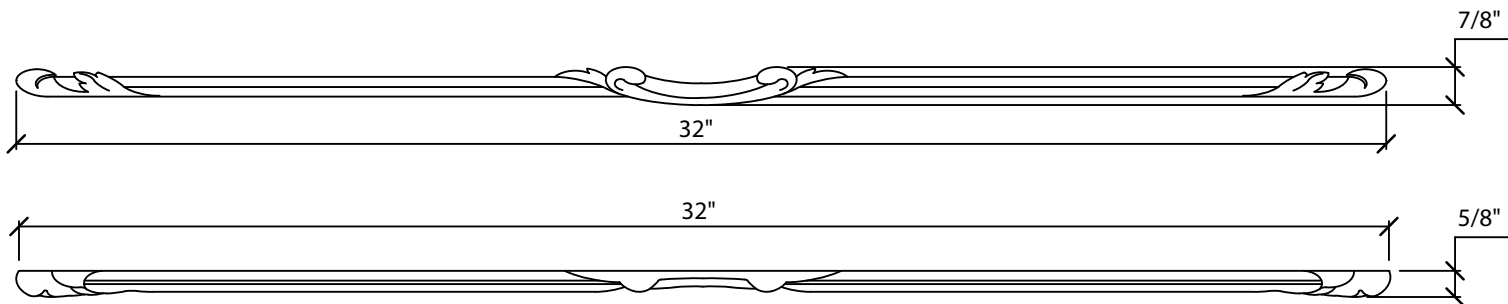

© Art For Everyday Inc.

PRODUCT CODE:

APL-DM32