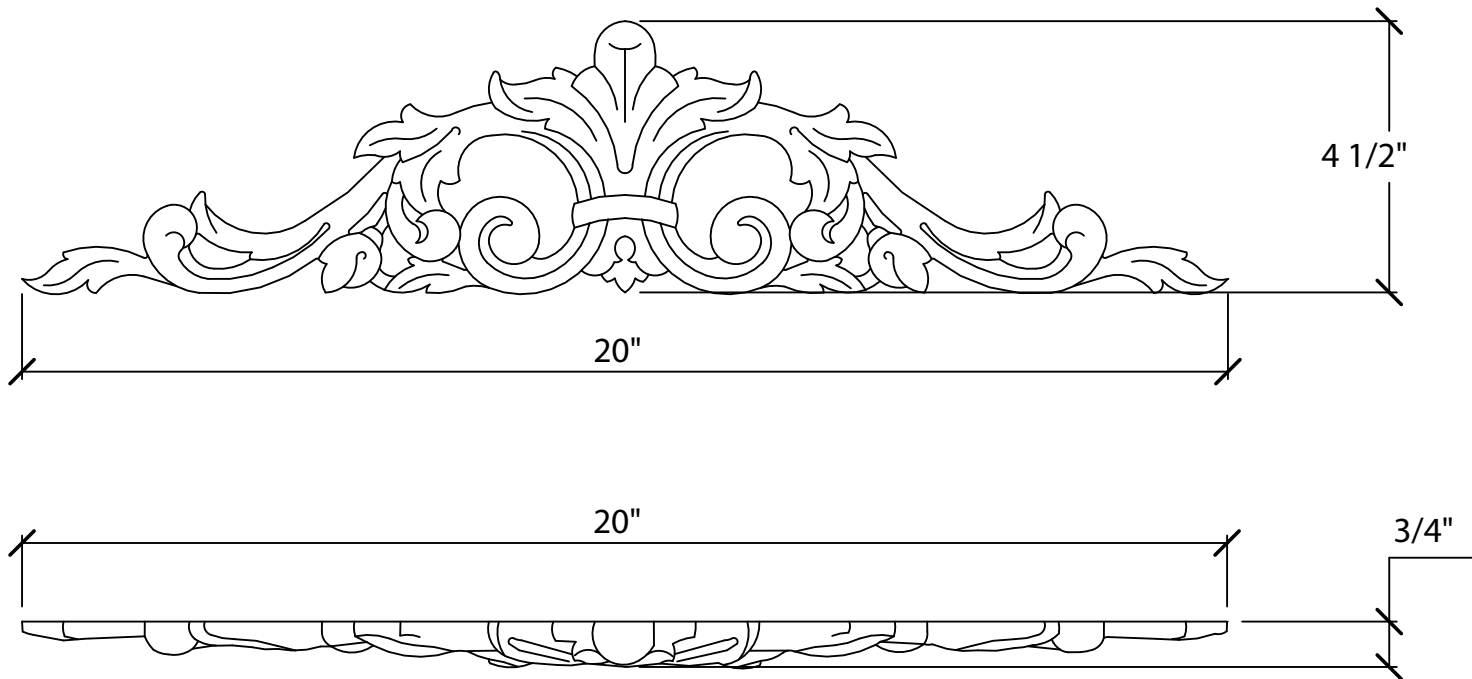

© Art For Everyday Inc.

PRODUCT CODE:

APL-A20